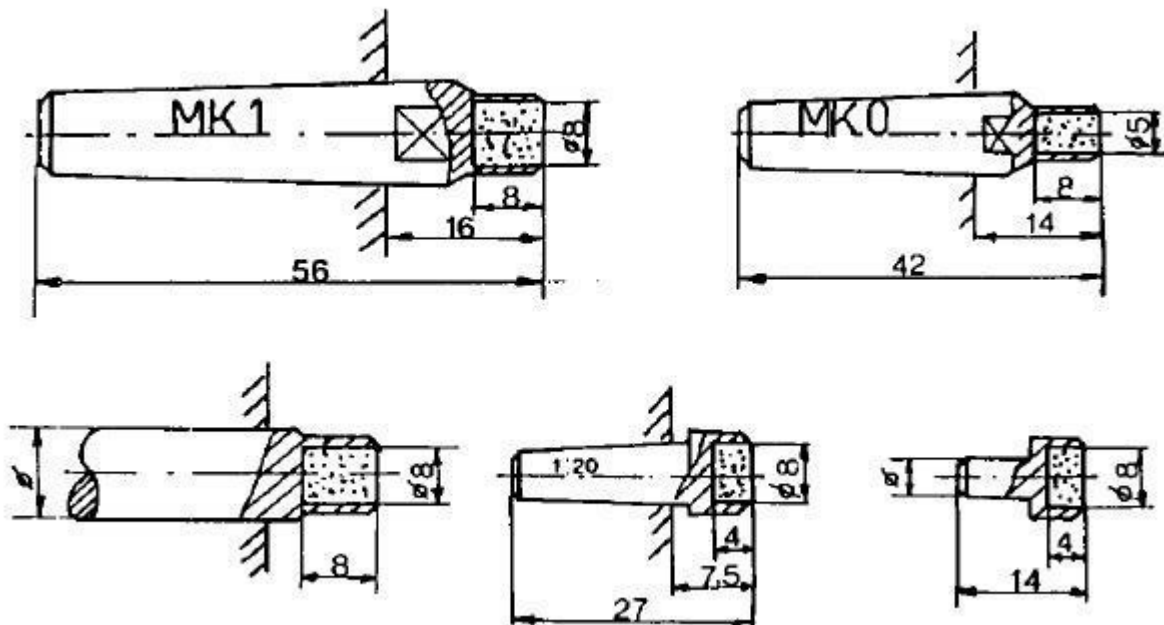

Diamond Grain Size	Grinding Wheel Grain Size
D 1181	36 to 54
D 711	54 to 60
D 356	60 to 100
D 251	100 to 120
D 181	120 to 180
D 107	180 to 320
D 76	320 to 600

Examples of shanks available

or shanks available according to customer's specification.