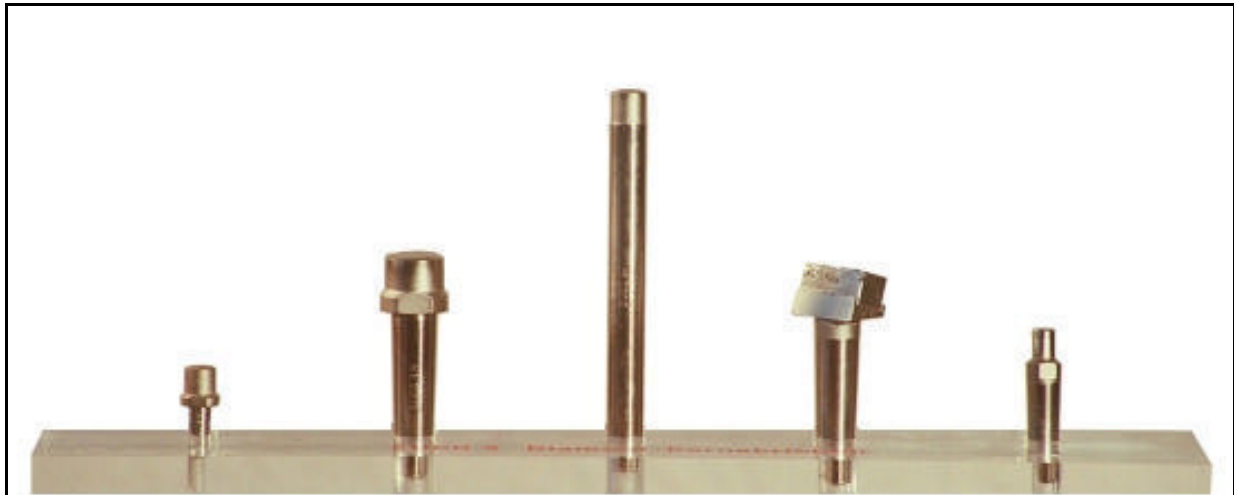

SUCO 3
Impregnated diamond dressers

SUCO 3 Impregnated diamond dressers

According to customer's specification

SUCO 3 Impregnated diamond dressers are dressing tools in which the diamonds are sintered into a tough bond.
The diamond insert remains serviceable until completely used up.

Type	Diamond insert	Carat	Bond
3A		0.10	Corundum or Silicon Carbide
3B		0.40	Corundum or Silicon Carbide
3C		0.70	Corundum or Silicon Carbide
3D		1.00	Corundum or Silicon Carbide
3E		1.50	Corundum or Silicon Carbide
3ES		1.30	Corundum or Silicon Carbide
3F		2.50	Corundum or Silicon Carbide
3G		7.00	Corundum or Silicon Carbide
3H		10.00	Corundum or Silicon Carbide

Shanks available according to customer's specification.

Diamond Grain Size	Grinding Wheel Grain Size
D 1181	36 to 54
D 711	54 to 60
D 356	60 to 100
D 251	100 to 120
D 181	120 to 180
D 107	180 to 320
D 76	320 to 600

Examples of shanks available

or shanks available according to customer's specification.

Precision tools from BERLIN stand for:
QUALITY. — Diamond tools from BERLIN stand
for: **SUCO**. In 1962 **SUCO**, short for Schmitz and
Company, manufacturer of diamond tools, was founded in
Berlin. Due to the high standard of quality of their products **SUCO**
quickly succeeded in establishing a good reputation amongst experts.
Continuous development of their products, improvement of their quality
standards as well as the extension of their range of products have
given **SUCO** a firm position in industry. To maintain and further
improve those standards will continue to remain our
objective. — Diamond tools always were a matter of
confidence. — Rely on us and our competence.
We will be happy to pass on our experience
to you. **SUCO**: your partner in
the diamond tool trade.