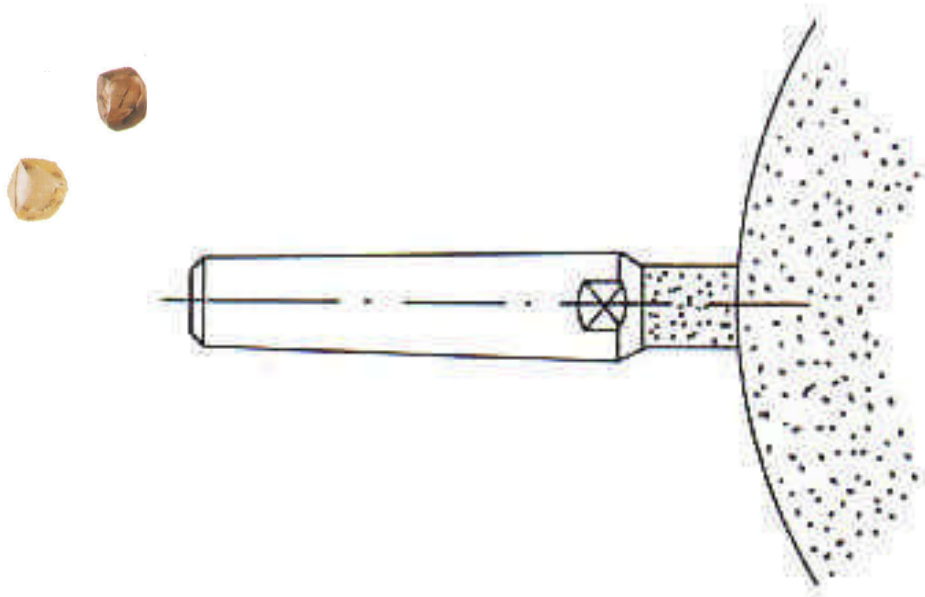

SUCO 3
Impregnated diamond dressers

SUCO 3 Impregnated diamond dressers

According to customer's specification

SUCO 3 Impregnated diamond dressers are dressing tools in which the diamonds are sintered into a tough bond.
The diamond insert remains serviceable until completely used up.

Type	Diamond insert	Carat	Bond
3A		0.10	Corundum or Silicon Carbide
3B		0.40	Corundum or Silicon Carbide
3C		0.70	Corundum or Silicon Carbide
3D		1.00	Corundum or Silicon Carbide
3E		1.50	Corundum or Silicon Carbide
3ES		1.30	Corundum or Silicon Carbide
3F		2.50	Corundum or Silicon Carbide
3G		7.00	Corundum or Silicon Carbide
3H		10.00	Corundum or Silicon Carbide

Shanks available according to customer's specification.

Diamond Grain Size	Grinding Wheel Grain Size
D 1181	36 to 54
D 711	54 to 60
D 356	60 to 100
D 251	100 to 120
D 181	120 to 180
D 107	180 to 320
D 76	320 to 600